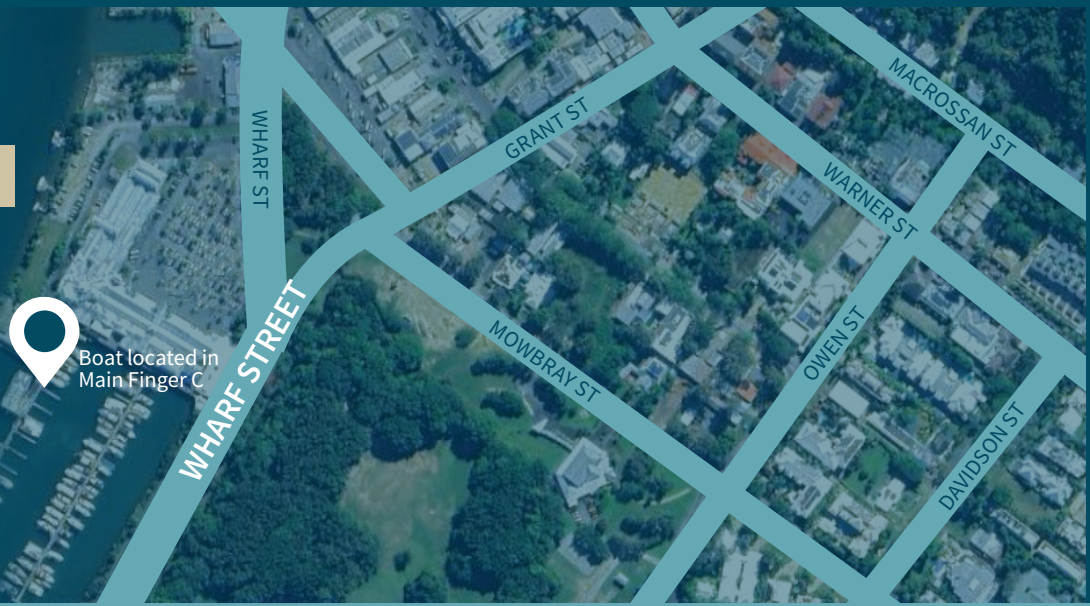

# Where to find us.

**VESSEL: VOYAGER**

Crystalbrook  
Super Yacht Marina  
(FREE PARKING)  
Main Finger C  
**44 Wharf Street**  
**Port Douglas**  
Queensland  
Australia